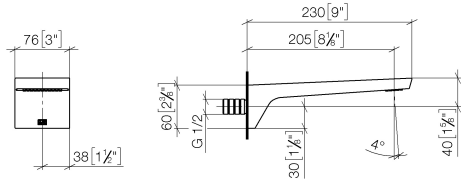

CL.1 Bath spout for wall mounting - Champagne (22kt Gold)

CL.1

13 801 705

- 205mm projection
- rectangular spray pattern with 55 individual jets
- hole diameter 37 mm
- 1/2" connection
- plug-link mounting
- max. flow 24.6 l/min at 3 bar flow pressure

mm [inches]

Flow rate chart

13 801 705

Parts for other finishes can be found here: [Chrome](#)

Spare parts list

No.	Item Number	Name	Quantity used	Delivery time
1	09 24 03 081 10 90	extension	1	2
2	09 24 03 180 90	nipple	1	2
3	09 14 10 119 90	seal	1	2
4	09 31 20 027 10-00	plug	2	10
5	09 14 10 132 90	seal	2	2
6	90 31 11 004 00 90	pin	1	2
7	90 11 02 299 00 90	aerator	1	2